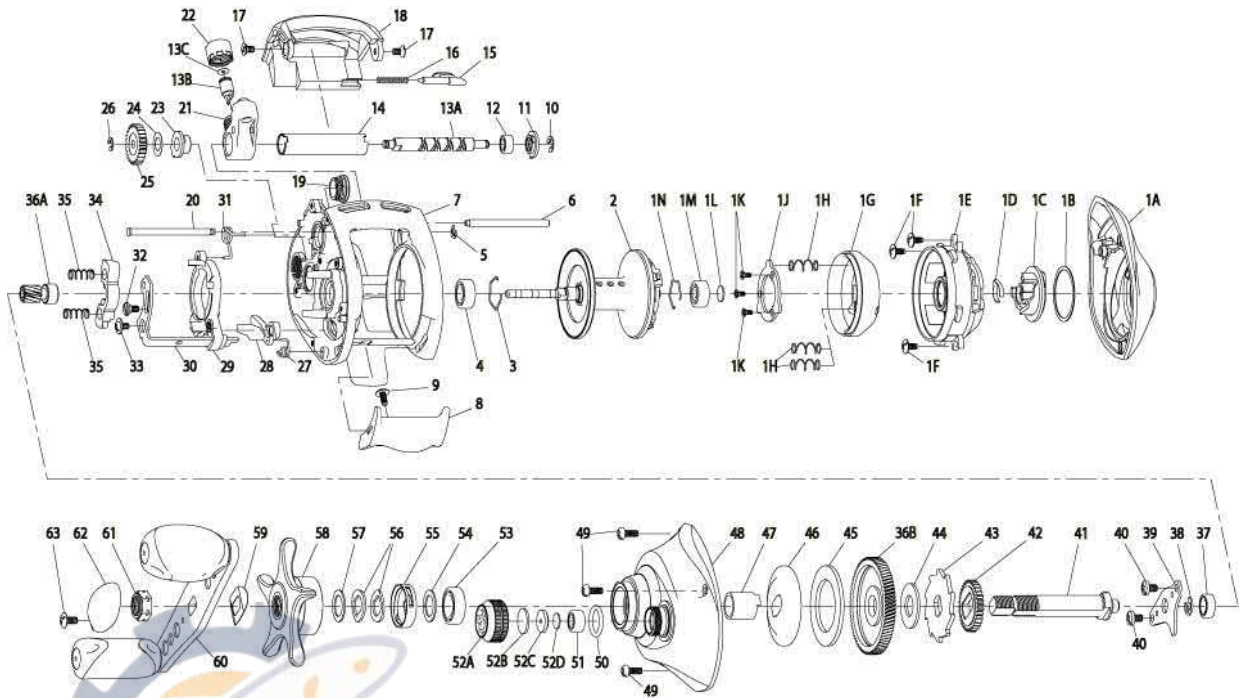

For part availability and pricing,  
call (800) 588-9030

**KT101HPT**

**Quantum KT101HPT Bait Cast Reel Part List**

Key #	Description	Part No.	Key #	Description	Part No.
1	Palm Side Cover Kit includes	FW4023-03	28	Kick Lever	FW077-01
	1A - Palm Side Cover Assembly	N/A	29	Release Slider	FW039-01
	1B - Centrifugal Dial Washer	N/A	30	Release Slider Link	FW036-01
	1C - Centrifugal Dial Assembly	N/A	31	Release Slider Spring	FW104-01
	1D - Centrifugal Dial Spring	N/A	32	Release Slider Link Screw	EW125-01
	1E - Spool Cover	N/A	33	Release Slider Screw	CX076-03
	1F - Spool Cover Screw	N/A	34	Pinion Yoke	FW025-01
	1G - Brake Ring Assembly	N/A	35	Yoke Spring	GX040-01
	1H - Brake Ring Slider Spring	N/A	36	Gear Kit Includes	VX4011-02
	1J - Brake Ring Slider Spring Retainer	N/A	36A - Pinion Gear Assembly	N/A	
	1K - Brake Ring Spring Retainer Screw	N/A	36B - Drive Gear	N/A	
	1L - Spool Tension Shim	QW032-04	37	Crank Shaft Ball Bearing - L	SW017-01
	1M - Spool Shaft Ball Bearing - Palm	QV017-01	38	E-Clip	QW120-01
	1N - Clip Ring	HV080-01	39	Crank Shaft Retainer	DW002-01
2	Spool Assembly	EW321-06	40	Crank Shaft Retainer Screw	JX107-02
3	Clip Ring	EX080-01	41	Crank Shaft	DW008-04
4	Spool Shaft Ball Bearing - Gear	EX017-02	42	O/S Drive Gear	DW112-01
5	E-Clip	NX090-01	43	Trip Ratchet	DW083-02
6	Stabilizer Bar - A	DW061-02	44	Trip Ratchet Washer	QW111-01
7	Frame	FW001-09	45	Drag Disc	UX059-01
8	Thumb Bar	FW009-01	46	Drag Washer	DW045-01
9	Thumb Bar Screw	CW125-01	47	One Way Clutch Sleeve	UX052-01
10	E-Clip	NX092-01	48	Gear Side Cover Assembly	FW324-11
11	Bearing Retainer	DW067-01	49	Gear Side Cover Screw	BV123-03
12	Worm Shaft Ball Bearing	XX117-01	50	Tension Knob O-Ring	QW101-01
13	Worm Shaft Kit include	HV4072-01	51	Tension Knob Ball Bearing	SW117-01
	13A - Worm Shaft	N/A	52	Spool Tension Knob Kit Include	DW4033-06
	13B - Line Guide Pawl	N/A	52A - Spool Tension Knob Assembly	N/A	
	13C - Line Guide Carrier Washer	N/A	52B - Spool Cushion Washer	N/A	
14	Worm Shaft Guide	DW016-02	52C - Spool Tension Collar	N/A	
15	Side Cover Locking Lever	TX119-02	52D - Spool Tension Washer	N/A	
16	Side Cover Locking Lever Spring	ZW096-01	53	Crank Shaft Ball Bearing	TW058-01
17	Hood Screw	HX107-02	54	Crank Shaft Ball Bearing Washer	ZW032-01
18	Hood	FW027-03	55	Drag Click Spring Assembly	YX4114-01
19	Oil Cap Screw	DW150-04	56	Drag "D" Washer	JX046-01
20	Stabilizer Bar - B	WP061-02	57	Star Drag Washer	ZW032-01
21	Line Guide Carrier	DW047-03	58	Star Drag Assembly	YX355-12
22	Line Guide Carrier Screw	ZW007-02	59	Handle Washer	NX054-01
23	Worm Shaft Bushing - Gear Side	DW068-01	60	Handle Assembly	AB318-01
24	O/S Pinion Gear Washer	EX035-01	61	Handle Nut	QW003-02
25	O/S Pinion Gear	DW085-01	62	Handle Nut Cap	JX034-04
26	E-Clip	NX090-01	63	Handle Nut Cap Screw	QW123-01
27	Kick Lever Spring	MX097-01			